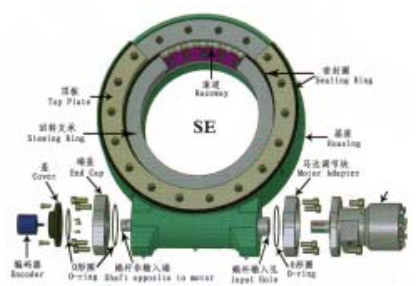

Suez canal boat davit

CRANE INTRODUCE

Suez canal boat davit

CRANE INTRODUCE

Suez canal boat davit

CRANE INTRODUCE

DAVIT

- 1. Air motor
- 2. Slewing bearing

3. Plates

CRANE INTRODUCE

DAVIT

SHAFT INTRODUCE

57K DWT

64K DWT

82K DWT

85K DWT