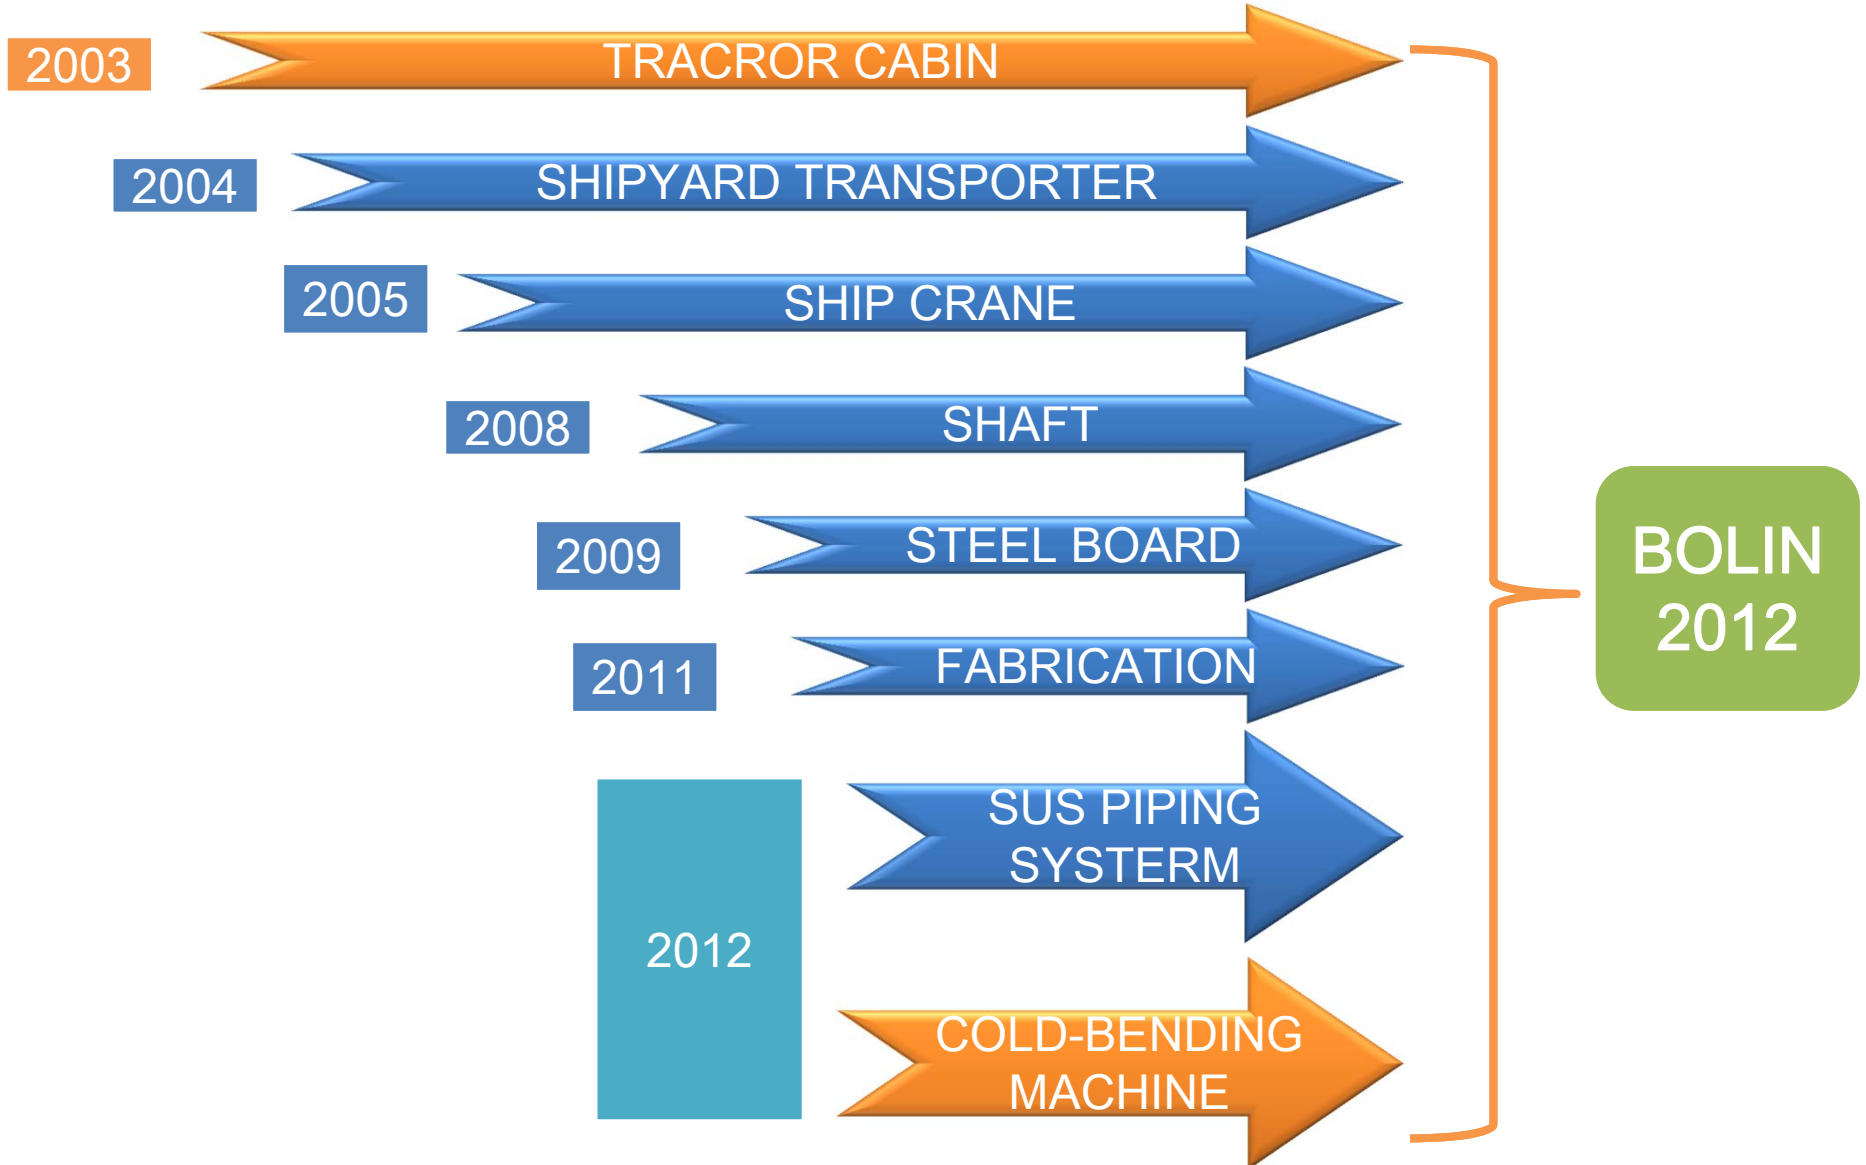

Workshop 4

Steel Board

Machining

Inspection

Storage

Organization Chart

DEVELOPMENT OF BOLIN

BUSINESS INTRODUCTION

2011 BUSINESS INTRODUCTION

■ TRACROR CABIN

■ SHIPYARD

■ TRANSPORTER
DECK EQUIPMENT

■ SHAFT

■ STEEL Structure

■ STEEL BOARD

■ MARINE FITTING

W seaspan

BIG LIFT

DYNACOM
TANKERS MANAGEMENT LTD.

B

K "K" LINE
KAWASAKI KISEN KAISHA, LTD. ®

JA
JO TANKERS

MAERSK

MOTIA